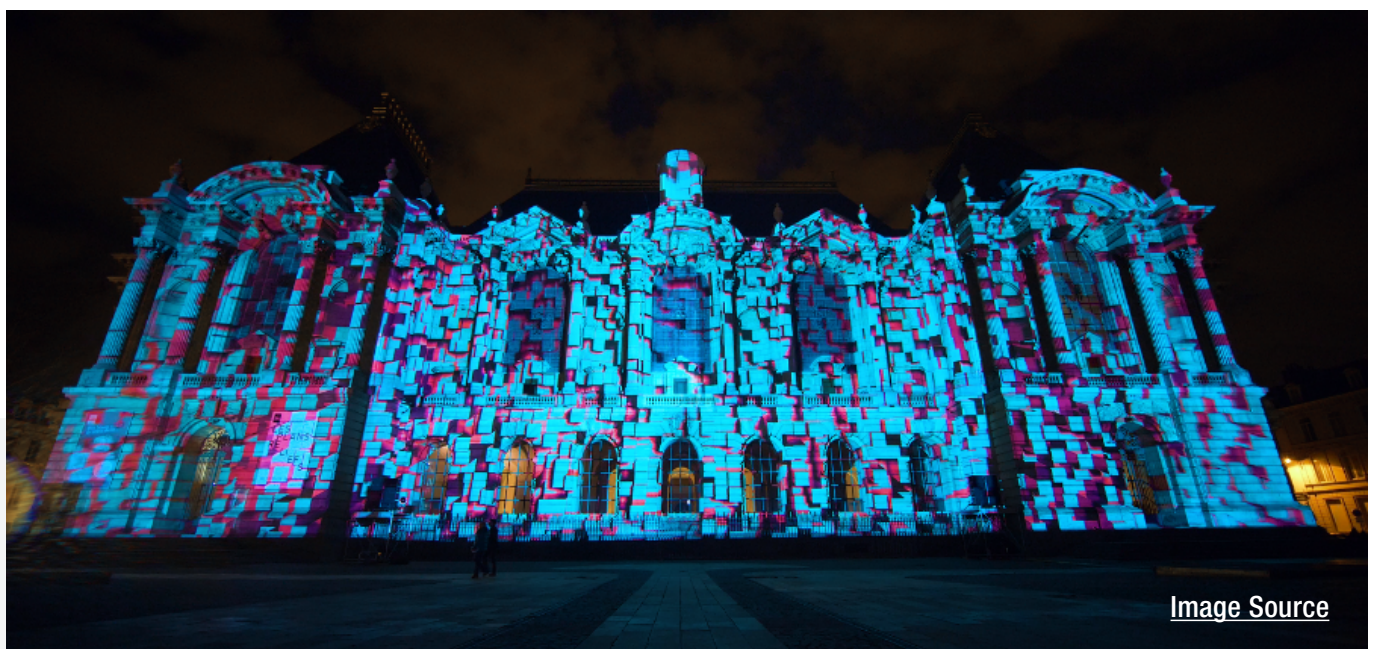

Country

France

Lightware Equipment Used in Project

MODEX

The Video Mapping Festival, seeing its 6th edition in 2023, confidently relies on Lightware's optical extenders to present video mapping in all its forms, such as projection onto monuments and objects, video gaming, immersive projects, and interactive video mapping.

The festival is the main event of the video mapping industry in Europe, particularly in the Haute-de-France region. The event is supported by the European Regional Development Fund and a number of regional institutions. This year, it took off in Lille in April to showcase 25 creations within the video mapping tour in the city center. The festival's final port of call is Amiens in October 2023.

The event has a multifaceted goal, which includes

- Generating reference data to enable understanding of the industry's development
- Fostering talents and supporting artists in their career pursuits
- Attracting investments into the industry
- Encouraging public encounters with video mapping, developing cultural events and education around the medium
- Facilitating networking among peers and stakeholders.

Les Rencontres Audiovisuelles, the ardent promoter of the video mapping arts and technology based in the Haute-de-France region, is the founder of the Video Mapping Festival and enthusiastic inspirer and the host of IBSIC. At IBSIC, Les Rencontres Audiovisuelles holds panel discussions, highlights the latest research, presents case studies, and connects leaders and artists of the sector.