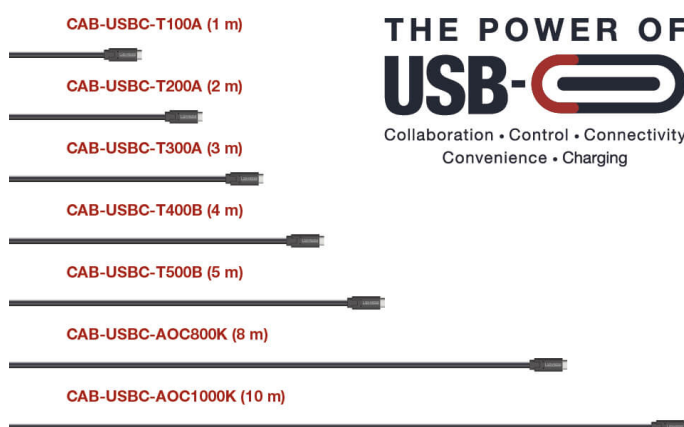

From Crisis to Expertise - The Story Behind Lightware's USB-C Cables

Welcome to this series, **where we'll take you through everything you always wanted to know about cables** but were afraid to ask. From the basics to the expert level, we've got you covered.

But first, **here's where the Lightware cable story started**. Back in 2020, during the COVID crisis, we shared the consequences of the global pandemic, and it was also the time when the company formed its new cable team.

At the time, we recognized that there were many poor-quality cables on the market, especially those using USB-C. For example, **our Taurus UCX switch was already proving its worth, but what we also needed was a good, reliable cable**. With that objective driving us, **in just six months, Lightware became the expert in USB cables** in our market. Since then, **our cable portfolio has experienced significant growth** and today makes up a substantial portion of Lightware's revenue.

Check Our Cables lightware.com/products/cables

The Truth About USB-C Cables

Not all USB-C cables are created equal. The main issue is that many cheap cables only provide power, not full data transfer. To get the most out of USB-C, you need a **high-quality cable that connects all the data pins**. Don't forget – just because the cable connects from device to device, it doesn't mean the complete experience is possible. This explains why a lot of USB cables are inexpensive and easily available.

4K 60FPS Video
and Audio

K+M, Thumb
Drive, Speakerphone,
and Webcam

4K Webcam,
SSD storage

Fast Charging of
Laptops, Tablets
and Phones

Convenient
to Use and
to Install

In contrast, **Lightware's full-featured USB-C cables allow the transmission of video, audio, control and charging over a single cable**. It excels in every aspect of signal management, from quality and reliability to connectivity features. We offer a **wide range of tried-and-tested USB-C cables**, available in various lengths **from 1m up to 10m** (including our USB-C AOC cables), allowing greater flexibility for meeting room system designers and integrators.

Read More lightware.com/product-families/usb-c-cables