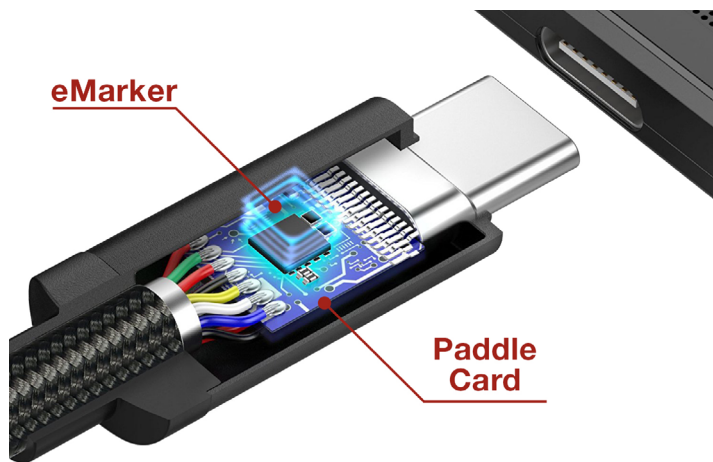

In many meeting rooms, the **USB camera, microphone, speakers and displays are uniquely configured**. At the same time, **people bring their own devices to host meetings and share content**, but they **also want to use the dedicated equipment** in the room. To meet this need, Lightware offers a wide range of tried-and-tested USB-C cables, available in various lengths from 1m up to 5m supporting USB 3.x, 'SuperSpeed', 10 Gbps.

What's more, **our unified communications connectivity solution bridges the gap between BYOM applications and USB-C devices**. Lightware **Taurus UCX** is a universal matrix switcher that **enables users to easily share their content, switch hosts and control meeting rooms easily and intuitively**.

Users simply connect their USB-C cable to the Taurus UCX to share content, control and use dedicated devices in the meeting room. **Our cables** – from 1m to 10m in length – have been **tested with Taurus UCX** and can even deliver **5Gbps 'SuperSpeed' USB 3.0 Gen1 performance**. This allows users to connect to the room's dedicated **4K webcam** with their own device and run meetings exactly the way they want.

This includes the **innovative eMarker chip**, which is utilized in USB-C technology to facilitate communication between power source and power sink devices. **This remarkable chip diligently records the data transfer speed and the highest current between the interconnected devices.** Notably, Lightware’s cables incorporate this advanced chip to ensure superior performance and reliability. This helps us deliver on a core priority: to establish **seamless cable communication with optimal transmission quality and reliability.**