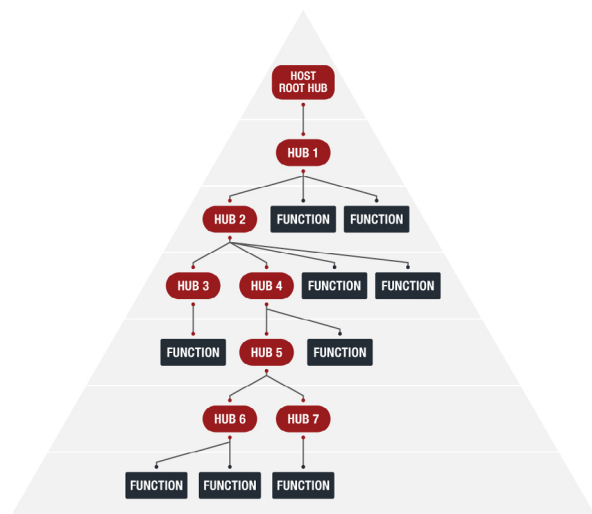

Think of it this way: An ECG signal creates distinctive ups and downs. Now, imagine transmitting data over extremely long cables – without the aid of this special chip, the signal would become smoothed out, losing its integrity. However, **with the assistance of eMarker, the signal remains constant and unwavering throughout its journey.**

Willing to learn more about cables and the eMarker?

Check Our Webinar

[academy.lightware.com/courses/usb-c-webinars](https://academy.lightware.com/courses/usb-c-webinars)

But let's dig a bit deeper to learn more about **USB topology**. USB uses a tiered-star topology. At the **centre of the star is the USB host, which defines the USB**, and only one of which is permitted per USB. The **USB host resides inside the PC** and is implemented as a combination of hardware, firmware, and software. The **USB host has one or more USB root hubs**, which provide attachment points called USB ports to which USB hubs and USB functions may be connected.